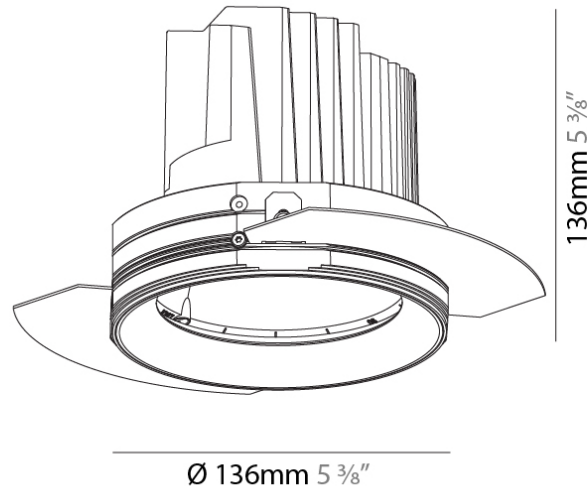

GENERAL

Series: Bioniq
 Subseries: Bioniq Round Adjustable
 Brand: Prolicht
 Division: Architectural
 Mounting Type: Trimless
 Mounting Location: Ceiling
 Subcategory: Downlight

PHYSICAL

Shape: Round
 Diameter (mm): 136
 Diameter (in): 5 3/8
 Height (mm): 136
 Height (in): 5 3/8
 Ceiling Thickness (mm): 10 / 12.5 / 15 / 25
 Ceiling Thickness (in): 3/8 or 1/2 or 9/16 or 1
 Min. Recessing Depth (mm): 150
 Min. Recessing Depth (in): 5 7/8
 Light Distribution: Adjustable / Downlight
 Weight (kg): 1.02
 Weight (lbs): 2.24
 Fixture Finish: SSR / BKV / CWI / CRY / HAB / UFT / ITA / RUA / FTG / MYG / LOD / PUS / FRO / FUP / KIA / POP / BLS / SPG / MEY / GOH / GUM / CHC / COM / ABZ / JAG / OBR / MOS / ROR
 Fixture Material: Aluminum Die Cast
 Cut-out Measurements: Ø 140mm / 5 1/2"
 Upon Request: Unique Ceiling Thickness

OPTICAL

Reflector: 10
 Beam Angle: Narrow
 Adjustability: Rotational 355°; Tilt 30°
 Upon Request: Special Beam Angles

RATINGS AND CERTIFICATIONS

382, F 416-247-9319, www.zaneen.com
 Certified by Intertek for North American Standards
 Available by Interchange for Worldwide Standards
 In a constant effort to supply the best product, we reserve the right to change specifications or materials without notice. The most recent specification sheets are found at zaneen.com
 IP rating: IP20